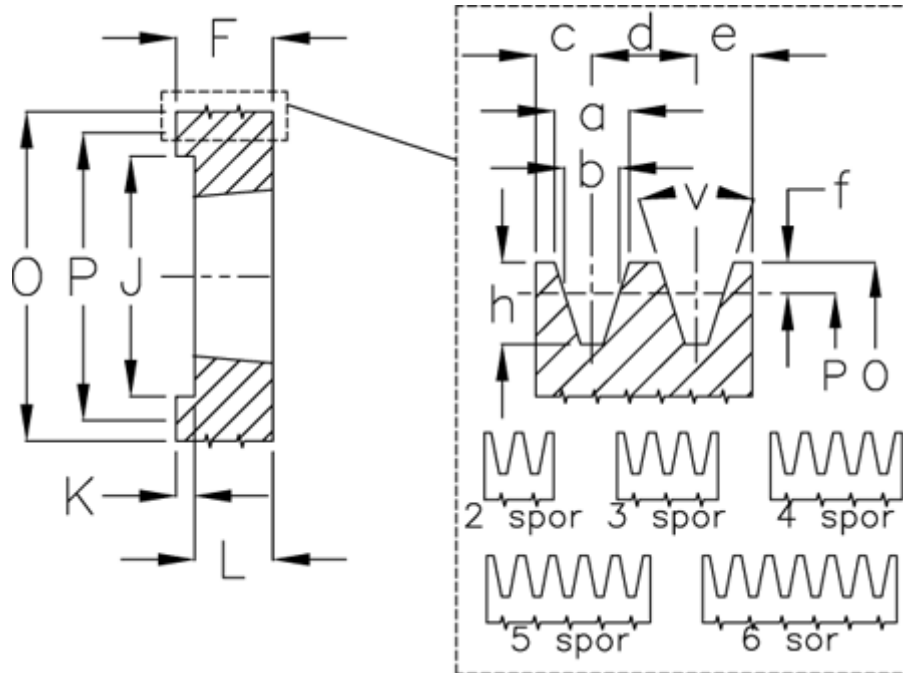

Article number: 60411010004

Description: V-belt pulley SPB 100/4 TL1615

Measures

a	= 16,3	For bush	= 1615	P	= 100
b	= 14	h	= 17,5	Type	= SPB
Bush ζ max	= 42	J	= 60	v	= 34 grader
c	= 12,5	K	= 44		
d	= 19	L	= 38		
e	= 12,5	m	=		
f	= 3,5	Number of ribs	= 4		
F	= 82	O	= 117		